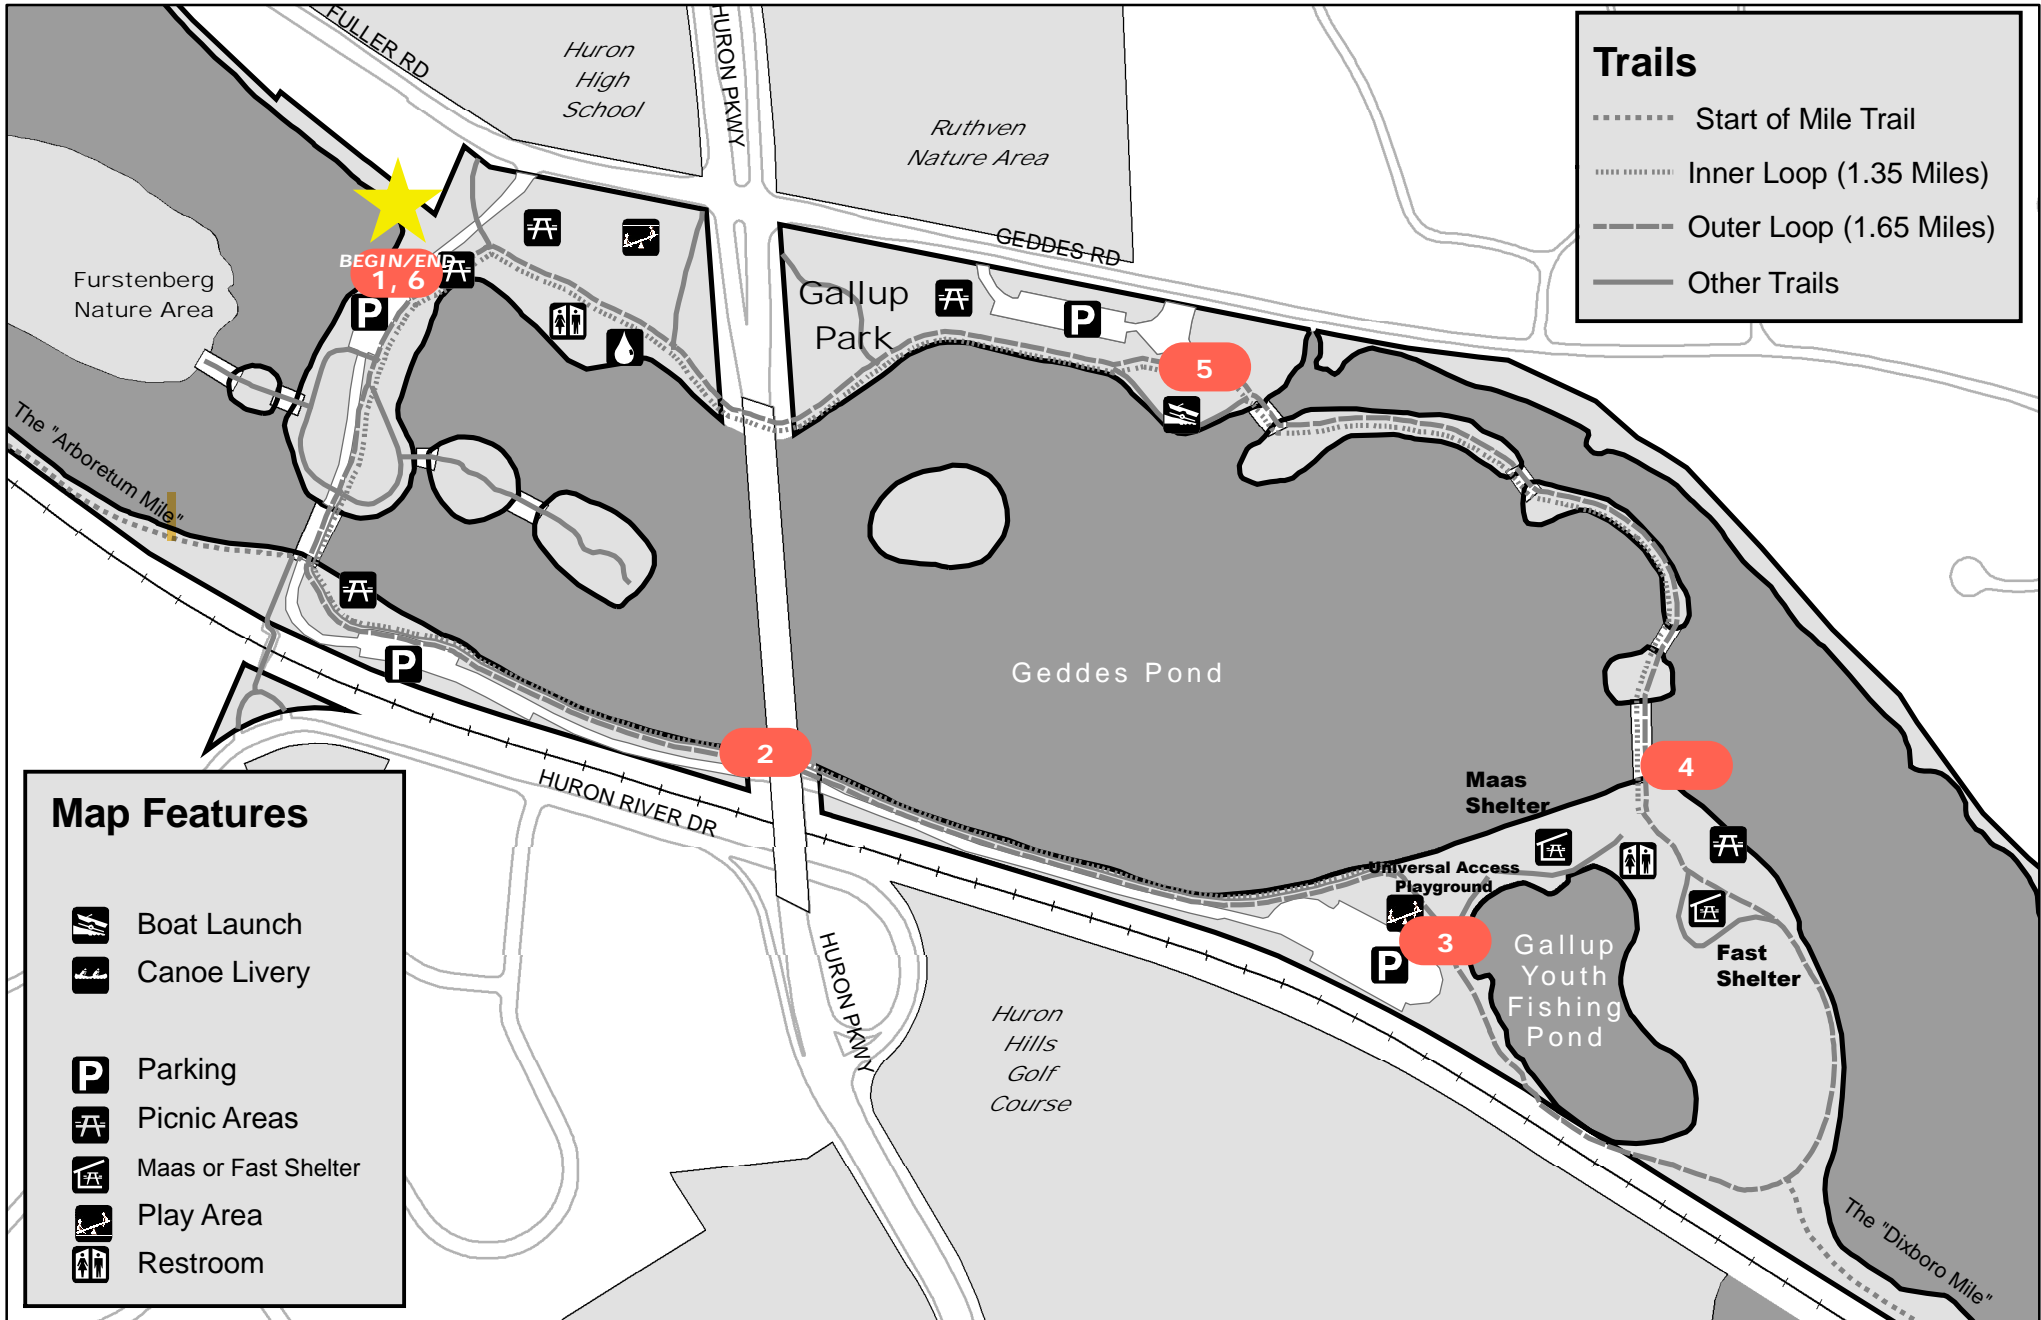

# Gallup Park

3000 Fuller Rd, Ann Arbor, MI 48105  
 (Shelter rentals and events should park near Boat Launch or Youth Fishing Pond.)

### Trails

- Start of Mile Trail
- ..... Inner Loop (1.35 Miles)
- - - - - Outer Loop (1.65 Miles)
- Other Trails

### Map Features

- Boat Launch
- Canoe Livery
- Parking
- Picnic Areas
- Maas or Fast Shelter
- Play Area
- Restroom

Prepared By:  
 City of Ann Arbor  
 Community Services GIS  
 February 2, 2005

Copyright 2005 City of Ann Arbor, Michigan

No part of this product shall be reproduced or transmitted in any form or by any means, electronic or mechanical, for any purpose, without prior written permission from the City of Ann Arbor.

This map complies with National Map Accuracy Standards for mapping at 1 Inch = 100 Feet. The City of Ann Arbor and its mapping contractors assume no legal representation for the content and/or inappropriate use of information represented on this map.